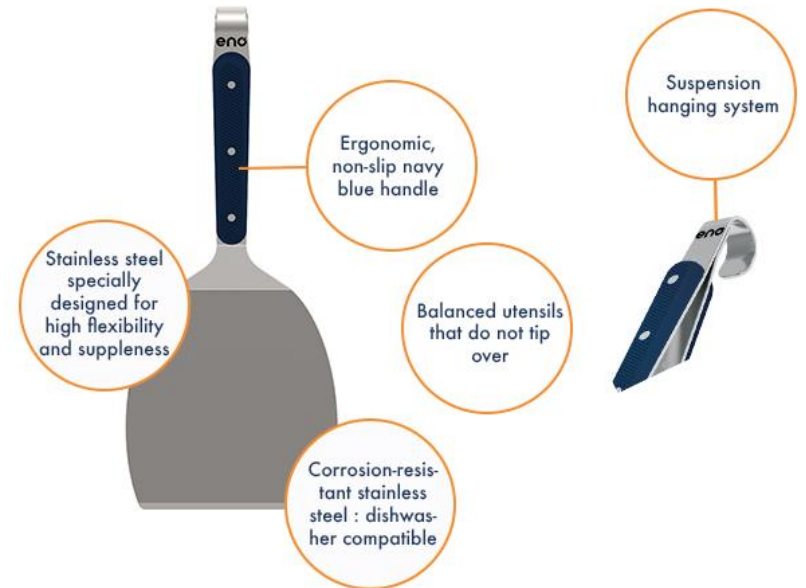

Wide spatula

To scrape off cooking residues

*Long Spatula

For handling long foods

Cutting spatula

With sharp edge for cutting

Perforated spatula

For fat-free cooking and serving

Pancake spatula

For easy pancake flipping

Mussels shovel stainless

For turning shellfish. Practical for serving

USTENSILS

Cooking spatulas

PRODUCTS DESCRIPTION

- Corrosion-resistant stainless steel
- Dishwasher safe
- Non-slip plastic handle with stainless steel rivets
- Navy blue