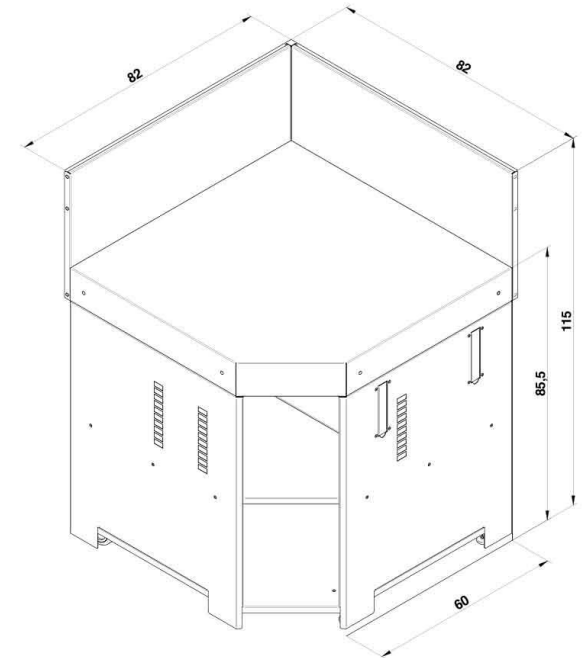

# article	▼ PMOD7008 ▼
Gencod	3224780043980
Article name	Corner Module 80 cm - Cargo Grey
Description	Modulo cargo grey outdoor corner unit
Certification	
Usage	Indoor / Outdoor
Product dim.(H x L x P)	115 x 80 x 80 cm / 45,28" x 31,5" x 31,5"
Packaging dim. (H x L x P)	30 x 84 x 84 cm / 11,81" x 33,07" x 33,07"
Net weight	40 kg / 88,2 lbs
Gross weight	42 kg / 92,61 lbs
Per outer	1
Nb box/SKU	2
Nb SKU/pal	14
Manufacturing origin	Origine France Garantie
User manual	94032080
Customs code	85613.pdf