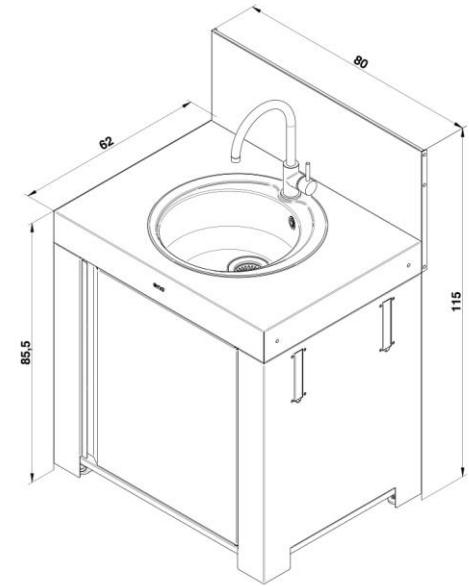

## + PRODUCT

PRATICAL

No more back  
and forth in the  
kitchen

READY TO  
CONNECT

Hose  
watering

ADJUSTABLE  
AFTER THE FACT

Adapts to  
all modules

SUSTAINABLE

## SINK MODULO cargo grey & black

Gencod	3224780040910
Article name	Sink Module 80 cm Cargo Grey
Description	Modulo cargo grey outdoor sink
Certification	
Usage	Indoor / Outdoor
Product dim. (H x L x P)	115 x 80 x 62 cm / 45,28" x 31,5" x 24,41"
Packaging dim. (H x L x P)	42 x 84 x 67 cm / 16,54" x 33,07" x 26,38"
Net weight	43 kg / 94,82 lbs
Gross weight	46 kg / 101,43 lbs
Per outer	1
Nb box/SKU	3
Nb SKU/pal	14
Frame	Galvanized steel
Coating	Polyester coating
Colour	Cargo grey and black
Details	Black splashback and door, 2 fixed wheels and 2 adjustable feet, 2 retractable handles
Waranty	
Manufacturing origin	Origine France Garantie
User manual	94032080
Customs code	85574.pdf, 85584.pdf