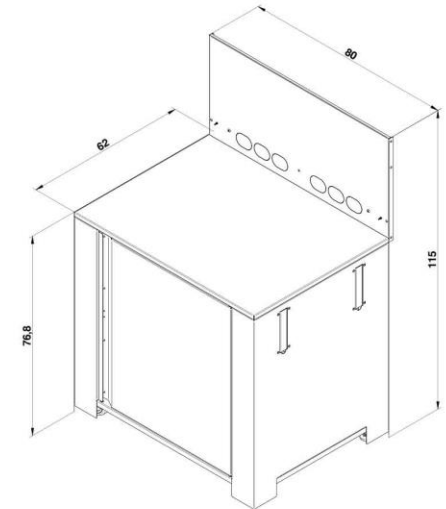

- Shelves (max 2) MOD1610
- Interior drawer (max 3) MOD1710
- 2 drawers kit MOD3185
- Side credenza MOD1285
- Cover HCl080 *HMI080

REF: PMOD7002
EAN: 3224780040903

Dim : H85 x L80 x P62 cm
Credenza : 38 cm

DELIVERED TO ASSEMBLE

IDEAL
GRIDDLE
HEIGHT

Low tray

+ PRODUCT

EASY
TO INSTALL

Feet adjustment
Linking the modules
with the credenzas

FUNCTIONAL

Gas bottle
storage

# article	▼ PMOD7002 ▼
Gencod	3224780040903
Article name	Plancha Module 80 cm Cargo Grey
Description	Modulo closed griddle cabinet
Certification	
Usage	Indoor / Outdoor
Product dim.(H x L x P)	115 x 80 x 62 cm / 45,28" x 31,5" x 24,41"
Packaging dim. (H x L x P)	30 x 84 x 67 cm / 11,81" x 33,07" x 26,38"
Net weight	37 kg / 81,59 lbs
Gross weight	40 kg / 88,2 lbs
Per outer	1
Nb box/SKU	2
Nb SKU/pal	14
Frame	Galvanized steel
Coating	Polyester coating
Colour	Cargo grey and black
Details	Black splashback and door, 2 fixed wheels and 2 adjustable feet, 2 retractable handles
Waranty	
Manufacturing origin	Origine France Garantie
User manual	94032080
Customs code	85574.pdf