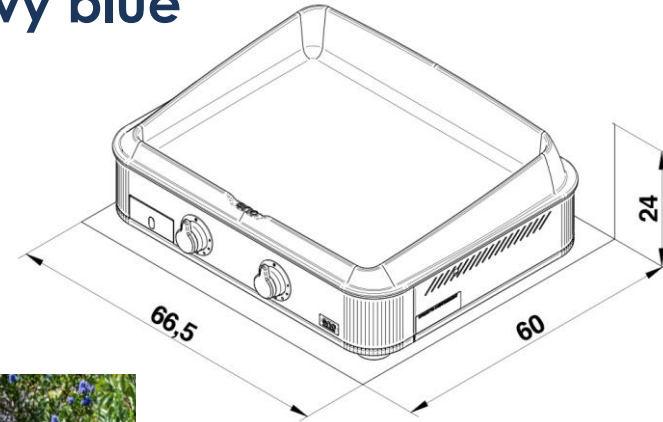

ENOSIGN 65 navy blue